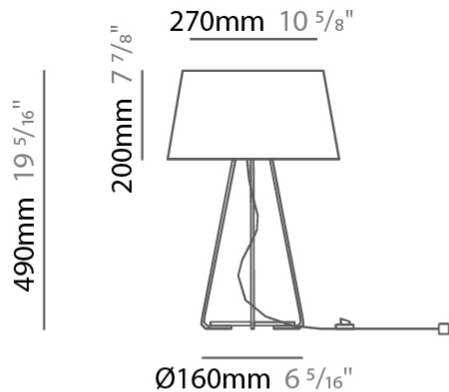

PROJECT _____
TYPE _____
SPECIFIER _____
QUANTITY _____
DATE _____

DRUM PORTABLE

D114008-

base number _____
Finish _____
Options _____

1. To build a product code in our configurator select the specify button on the base model # product page
2. To build a manual product code on this datasheet choose from the options listed below in blue font and add the suffix to the base model #

GENERAL

Series: Drum _____
Brand: Ole _____
Division: Design _____
Mounting Type: Portable _____
Mounting Location: Table _____
Subcategory: Ambient _____

PHYSICAL

Shape: Drum _____
Diameter (mm): 300 _____
Diameter (in): 11 ¹³/₁₆ _____
Height (mm): 490 _____
Height (in): 19 ⁵/₁₆ _____
Light Distribution: Direct / Indirect _____
Weight (kg): 1.7 _____
Weight (lbs): 3.7 _____
Diffuser: Cord Shade - Beige / Black / Blue / Brown / Dark Green / Green / Gray / Lithium / Maroon / Marsala / Red / Silver / Stone / White _____
Fixture Finish: [GWT](#) _____
Fixture Material: Fabric Cord / Metal _____

ELECTRICAL

Number of Lamps: 1 _____
Lamp Type: LED Retrofit _____
Lamp Shape: A19 _____
Bulb Included: Bulb Not Included _____
Max. Wattage Per Lamp (W): 15 _____
Lamp Base: E26 _____
Input Voltage (V): 120 _____
Upon Request: 277Vac / GU24 _____

LED

OPTICAL

RATINGS AND CERTIFICATIONS

Certified By: Certified for North American Standards _____
IP rating: IP20 _____